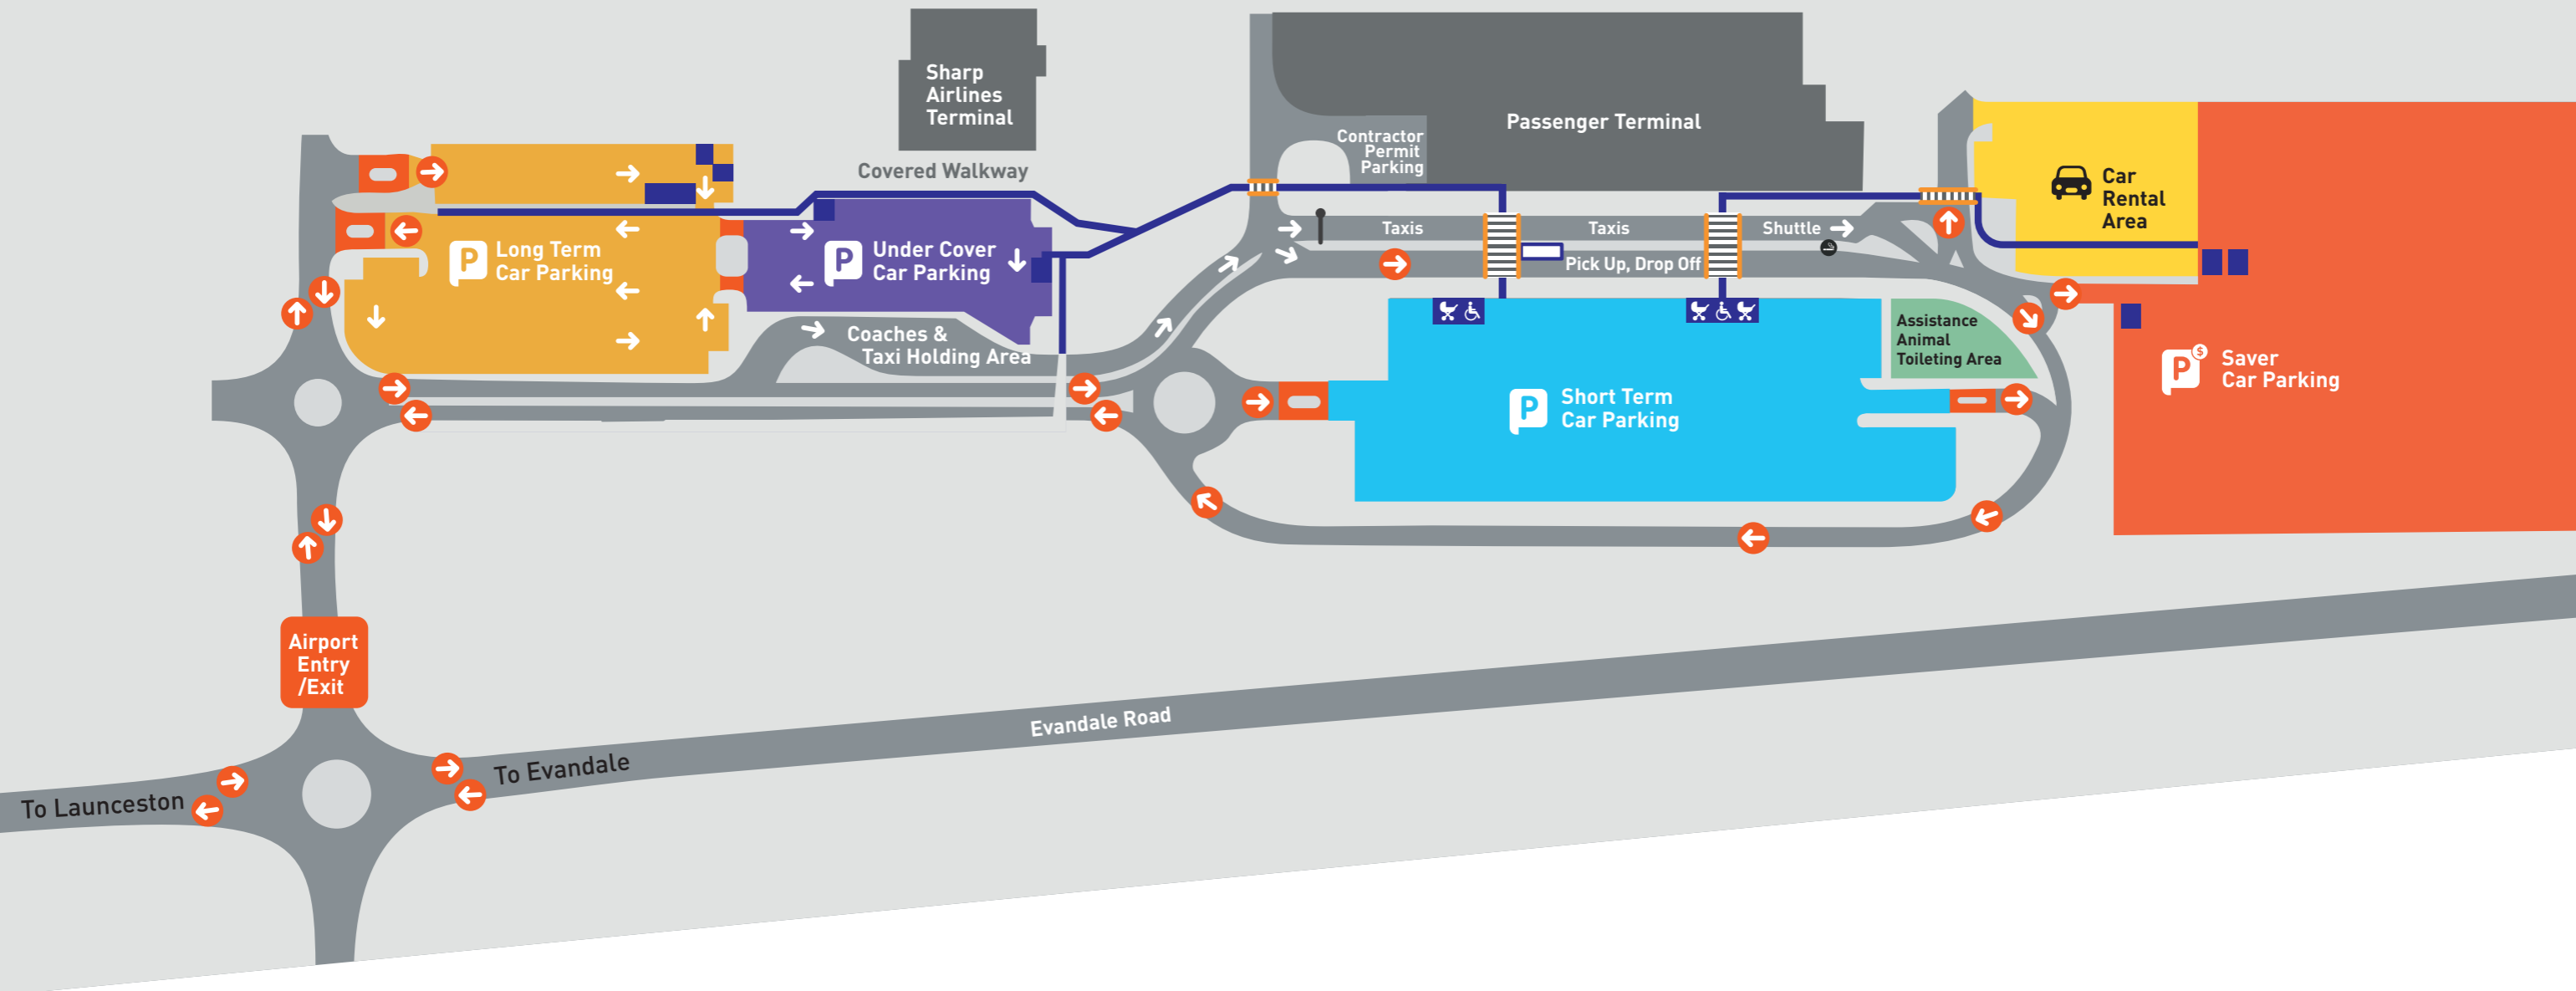

TERMINAL ACCESS & DISABLED PARKING

LEGEND

- Passenger Terminal
- Car Parking Areas
- Car Rental Area
- Disabled Parking Zone
- Family Parking Zone
- Roadways
- Disabled Access Walkways
- Traffic Flow Direction Indicators
- Tactile Marked Road Crossing Points
- Disabled Parking 5 mins
Vehicles must not be left unattended
- Assistance Animal Toileting Area
- Smoking Area